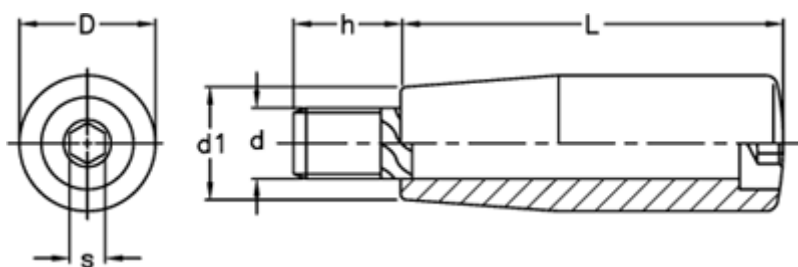

Data Sheet

Article number: 2304024601

Description: E+G Revolving handle
I.481/50+x-M6

Measures

D	= 21
d1	= 17
d 6g	= M6
h	= 13
L	= 50
s	= 5